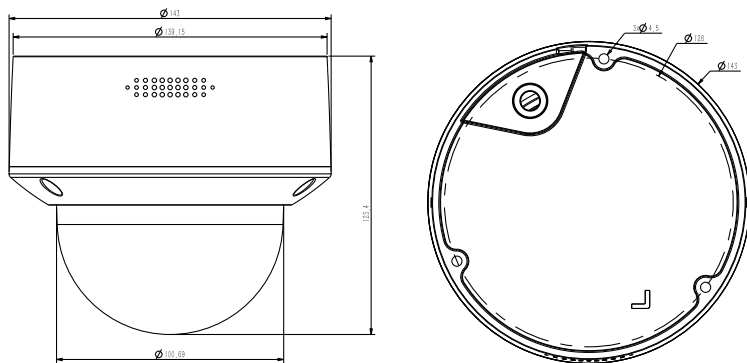

## SPECIFICATIONS

Camera	
Image Sensor	1/2.8" CMOS
Signal System	PAL/NTSC
Min. Illumination	Color: 0.002Lux@ (F1.6, AGC ON), B/W: 0Lux with IR
Shutter Time	1s to 1/100,000s
Day & Night	Dual IR Cut Filter with Auto Switch
Wide Dynamic Range	120dB
Angle Adjustment	pan 0~330°, tilt 0~75°, roate 0~350°
Lens	
Lens Type	Motorized
Focus	2.8-12mm
Lens Mount	Φ14
Aperture	F1.6~F3.3, Fixed
FOV	Horizontal field of view: 96.8°~32.7°
Illuminator	
IR LEDs	18
IR Range	Up to 30m
Wavelength	850nm
White LEDs/Warmlights	N/A
Compression Standard	
Video Compression	S+265/H.265/H.264
Video Bit Rate	32Kbps~6Mbps
Audio Compression	G.711/G.711U/ADPCM
Audio Bit Rate	8K~48Kbps
Image	
Max. Resolution	2592×1944
Main Stream	PAL: 20fps (2592×1944, 2592×1520), 25fps (2560×1440, 2304×1296, 1920×1080, 1280×720) NTSC: 20fps (2592×1944, 2592×1520), 25fps (2560×1440), 30fps (2304×1296, 1920×1080, 1280×720)
Sub Stream	PAL: 25fps (704×576, 704×288, 640×360, 352×288) NTSC: 30fps (704×480, 704×240, 640×360, 352×240)
Third Stream	N/A
Image Setting	Saturation, brightness, contrast, sharpness, adjustable by client software or web browser
Image Enhancement	BLC/3D DNR/HLC
ROI	N/A
OSD	16×16, 32×32, 48×48, 64×64, adaptable size, Letters Such as Week, Date, Time, Total 3 Regions
Picture Overlay	N/A
Privacy Mask	Yes, 4 regions
Smart Defog	Yes
Feature	
Alarm Trigger	Motion Detection, Mask Alarm, IP Address Conflict
Video Analytics	Tripwire, Perimeter
Early Warning(EW)	N/A

## DIMENSIONS (Unit: mm)